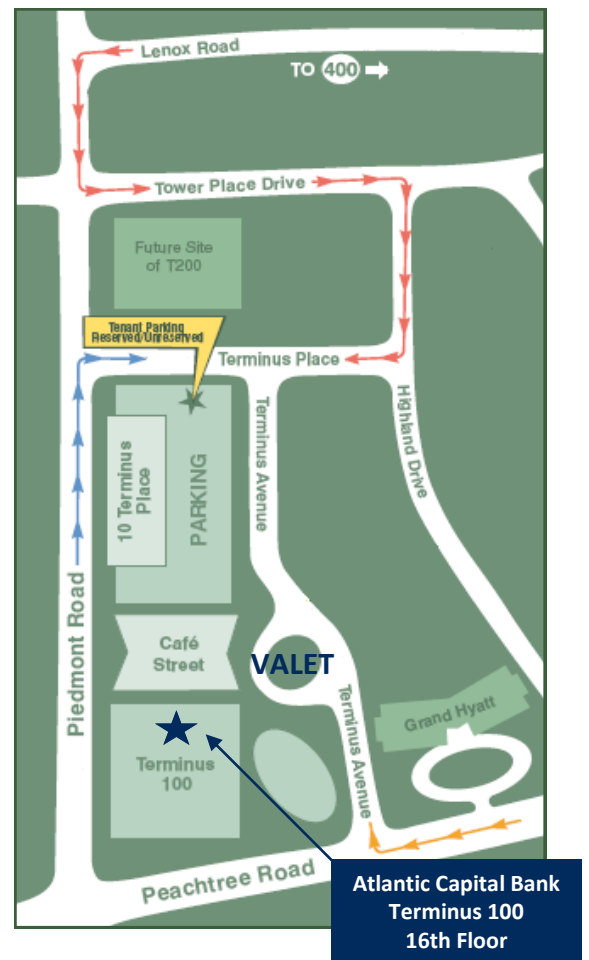

DIRECTIONS

From I-85 North

Head South on I-85. Take Exit 88 (Cheshire Bridge Road/Lenox Road). Turn Right on Lenox Road. Turn Left on Buford Highway. Bear Right onto Sidney Marcus Boulevard. Turn Right on Piedmont Road. Cross Peachtree Street, then take a right onto Terminus Place. Take a right onto Terminus Avenue. The valet area will be on your right.

From I-75 North

Head South on I-75. Take Exit 253 I-85 N. Take a slight right onto Exit 87 (GA-400 N). Take Exit 2 (Lenox Road). Turn right onto Lenox Road. Stay in the right lane. Turn right onto Peachtree Road. Turn right onto Terminus Avenue (the small street between the Grand Hyatt and Terminus 100.) The valet area will be on your left.

From I-75 South

Take I-75N. Take I-85N at the split. Take a slight right onto Exit 87 (GA-400 N). Take Exit 2 (Lenox Road). Turn right onto Lenox Road. Stay in the right lane. Turn right onto Peachtree Road. Turn right onto Terminus Avenue (the small street between the Grand Hyatt and Terminus 100.) The valet area will be on your left.

From GA 400 North

Head south on GA 400. Take Exit 2 Lenox Road. Turn left onto Lenox Road. Stay in the right lane. Turn right onto Peachtree Road. Turn right onto Terminus Avenue (the small street between the Grand Hyatt and Terminus 100.) The valet area will be on your left.